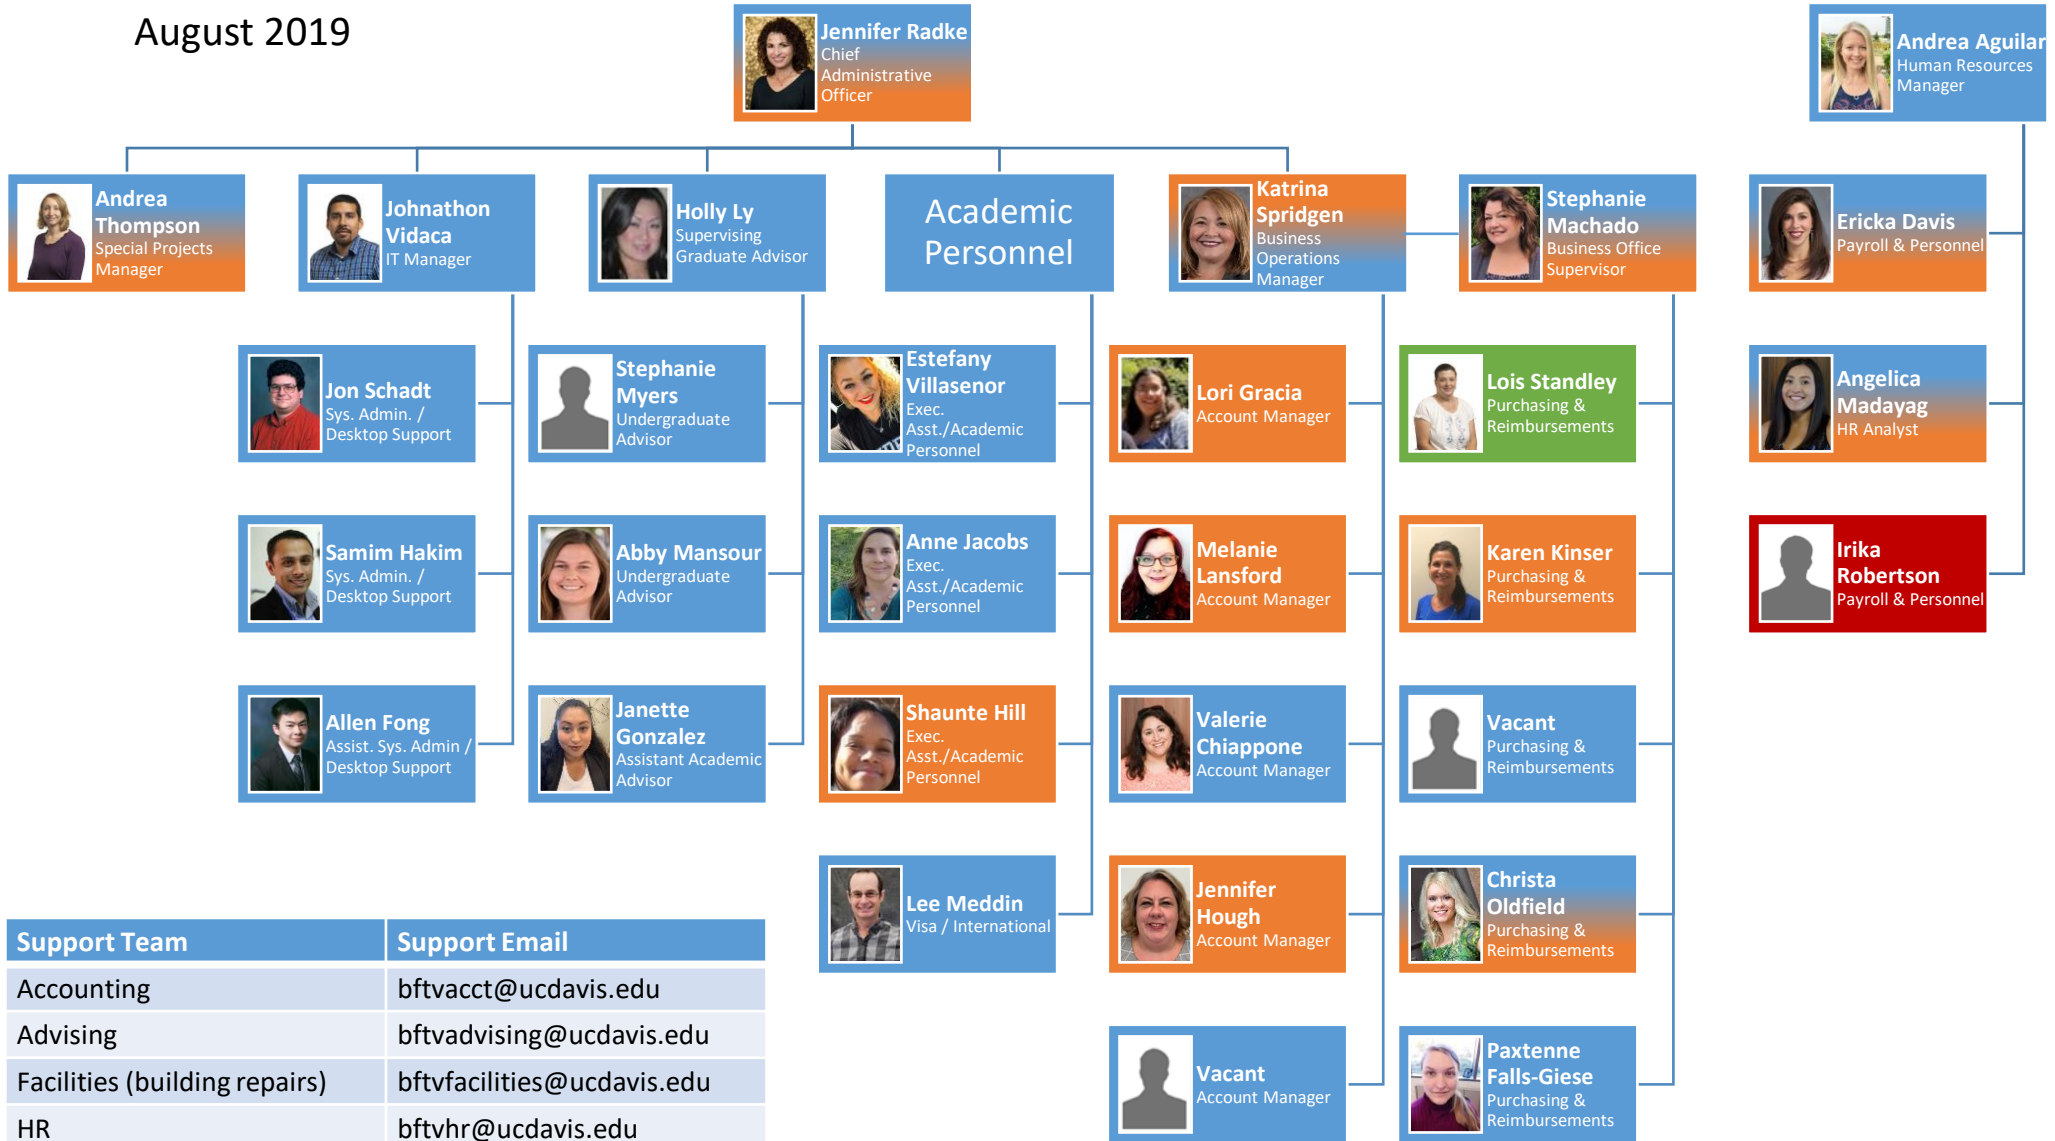

BFTV Admin Cluster

August 2019

Support Team	Support Email
Accounting	bftvacct@ucdavis.edu
Advising	bftvadvising@ucdavis.edu
Facilities (building repairs)	bftvfacilities@ucdavis.edu
HR	bftvhr@ucdavis.edu
IT	bftvtech@ucdavis.edu
Payroll	bftvpay@ucdavis.edu
Purchasing	bftvbuy@ucdavis.edu

Contact bftvleadership@ucdavis.edu when uncertain where to go.

People Directory: <https://www.bftv.ucdavis.edu/people>

Legend for work locations:

- Works in RMI
- Works in Bainer
- Works in Everson
- Works in Mrak