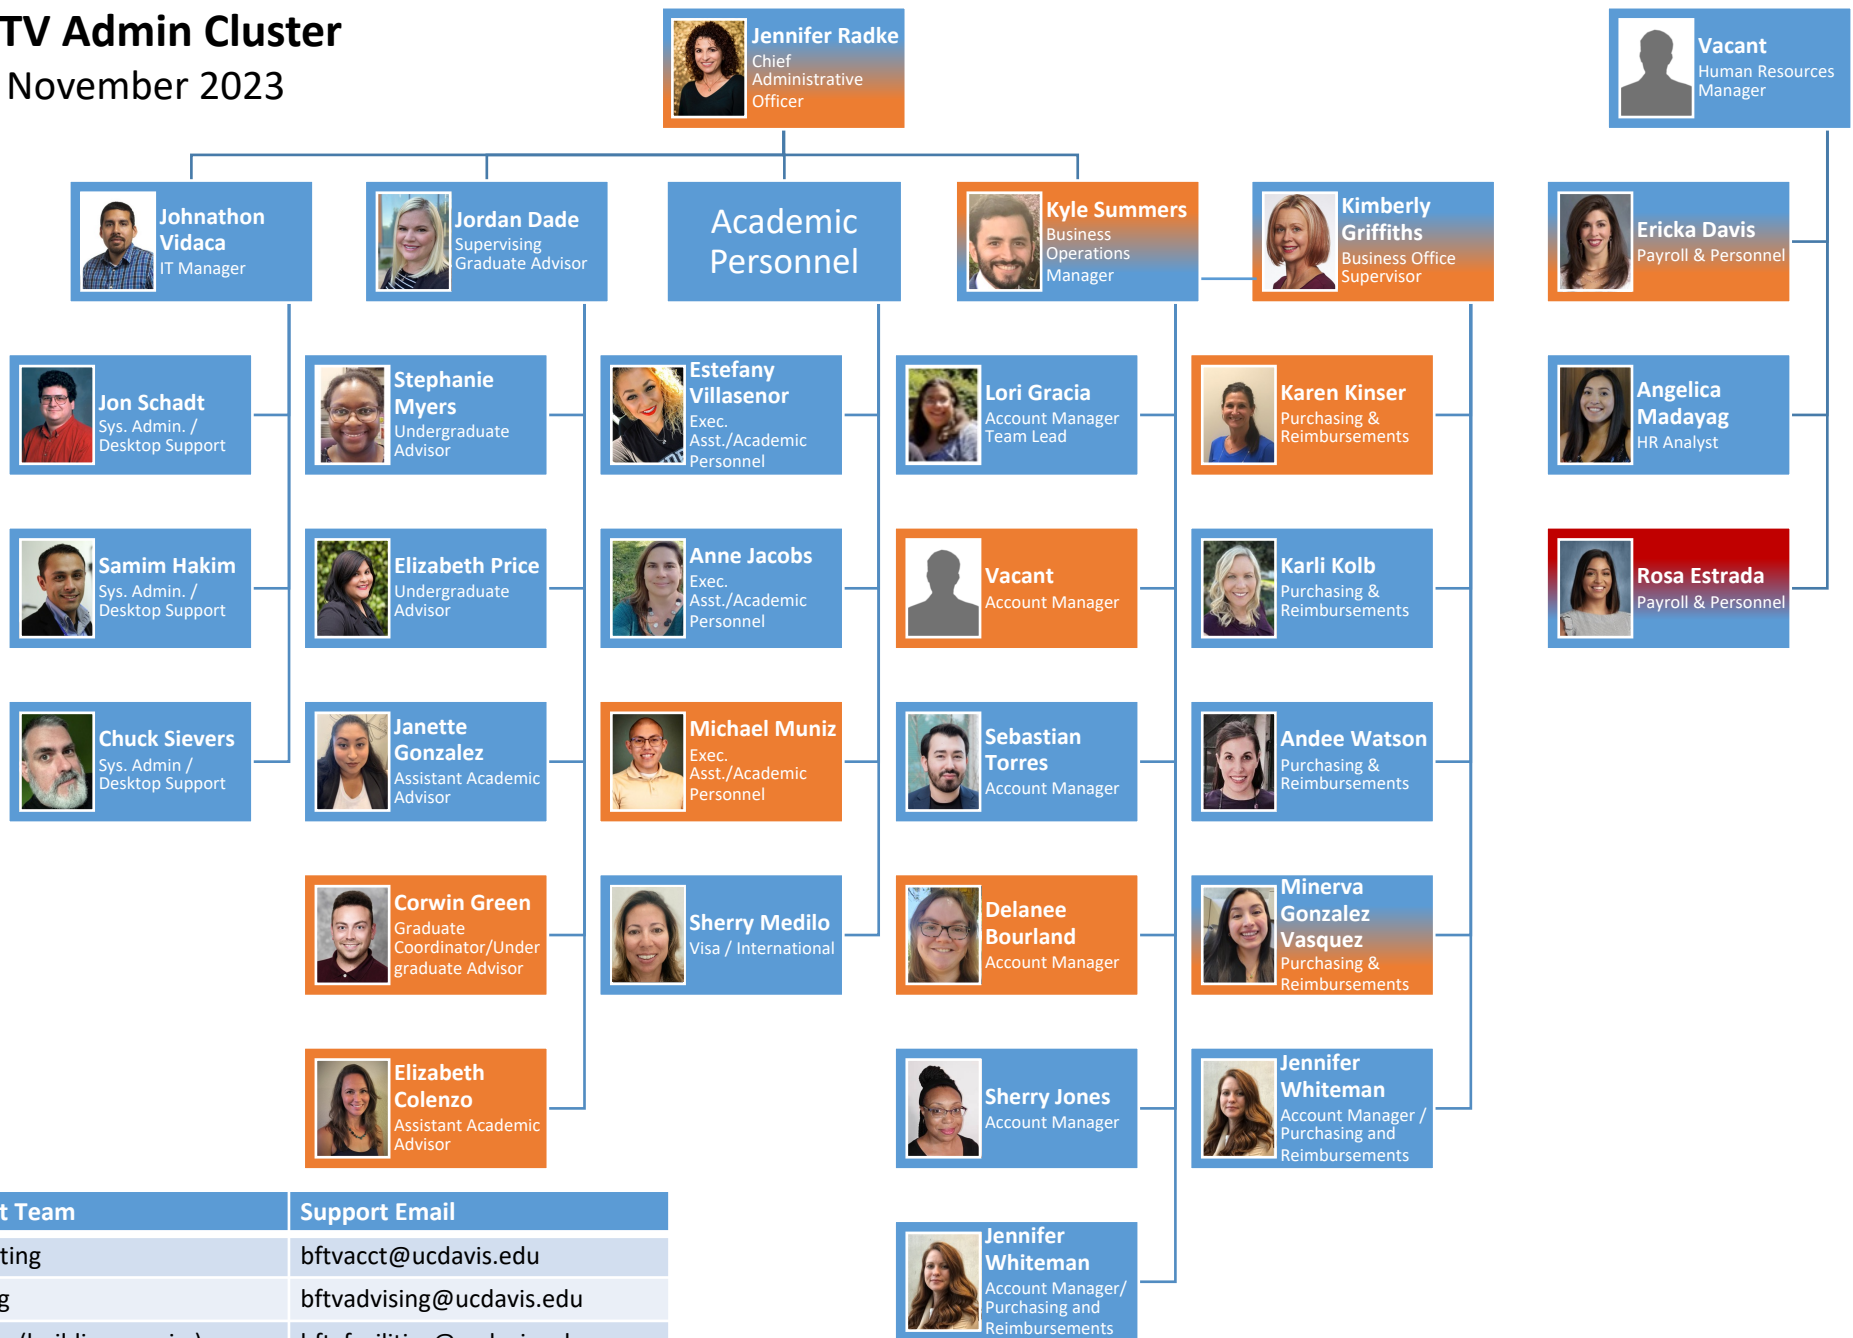

BFTV Admin Cluster

November 2023

Support Team	Support Email
Accounting	bftvacct@ucdavis.edu
Advising	bftvadvising@ucdavis.edu
Facilities (building repairs)	bftvfacilities@ucdavis.edu
HR	bftvhr@ucdavis.edu
IT	bftvtech@ucdavis.edu
Payroll	bftvpay@ucdavis.edu
Purchasing	bftvbuy@ucdavis.edu
News	bftvnews@ucdavis.edu

Works in RMI

Works in Bainer

Works in Mrak

Contact bftvleadership@ucdavis.edu when uncertain where to go.

People Directory: <https://www.bftv.ucdavis.edu/people>